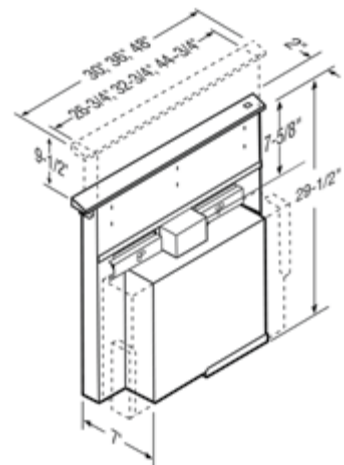

Optional remote control will activate downdraft from an alternate location.

Range Hood Specifications

WIDTH	BLOWER		REMOTE BUTTON KIT
	INTERNAL	EXTERNAL¹	
30"	RMDD3004	RMDD3004EX	RMDDR BK
36"	RMDD3604	RMDD3604EX	RMDDR BK
48"	RMDD4804	RMDD4804EX	RMDDR BK

Optional Accessory

System Specifications

BLOWER	VOLTS	AMPS	CFM	DUCT
INTERNAL	120	4	500	3¼" x 10"
EXTERNAL¹	120	6	—	3¼" x 14"

¹ External and In-Line blowers sold separately.